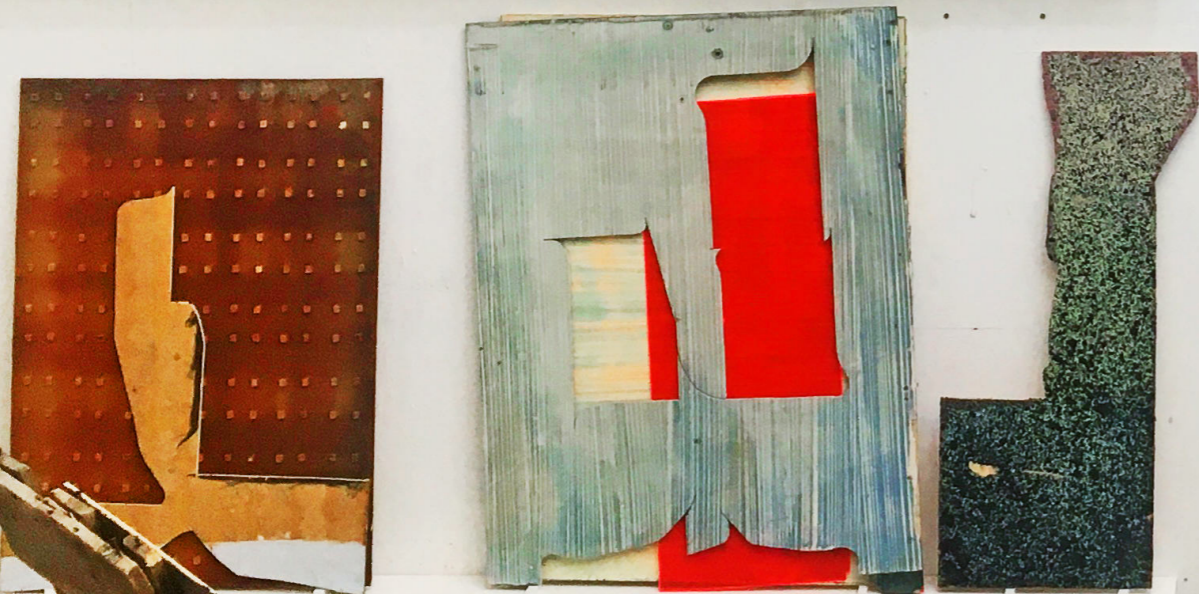

# TIM FREIWALD

STUDIO VIEW

walter storms galerie

OR  
Original Quality  
Made in Germany

AS -1232 EH  
AS -1232 EH  
AS -1232 EH

ULLER

CHECK

Show-Painting-Station  
Matrix Säule  
Rakete  
Kammellina

Black Starter, 2022  
Pigment, Bindemittel, Acrylglas,  
Hartschaum, Epoxidharz  
50 x 37 cm

FÜR MEHR  
INFORMATIONEN  
HIER KLICKEN

White Starter, 2022  
Pigment, Bindemittel, Acrylglas,  
Hartschaum, Epoxidharz  
50 x 37 cm